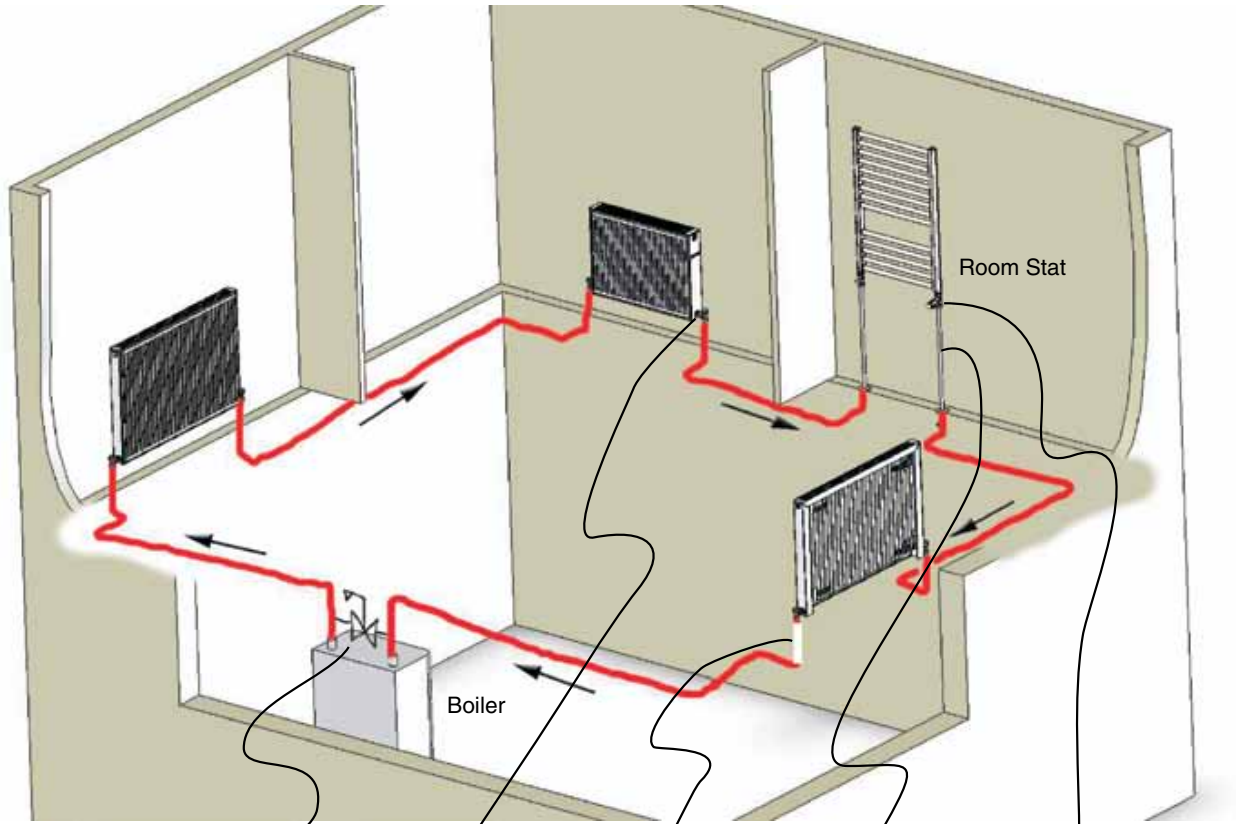

Series Piping With Thermostatic Radiator Control

PRODUCT CODE:
VA-400405
Automatic bypass

PRODUCT CODE:
VA-1624201P
Angle connectors
for PEX pipe

PRODUCT CODE:
V-RSW8
To cover
exposed pipe

PRODUCT CODE:
V-C16600
Chrome plated drop tube
24" long

PRODUCT CODE:
VA-ST1773367C
Straight copper or
chrome pipe valve set
for towel warmer

The series piping system using a thermostatic radiator valve to control the zone. One of the most cost effective ways to install a radiator system. Care should be taken to size radiators according to the water temperature drop to avoid under sizing the last few radiators in the loop. This information is intended as a guide only. Use competent qualified installers for pipe sizing and installation.