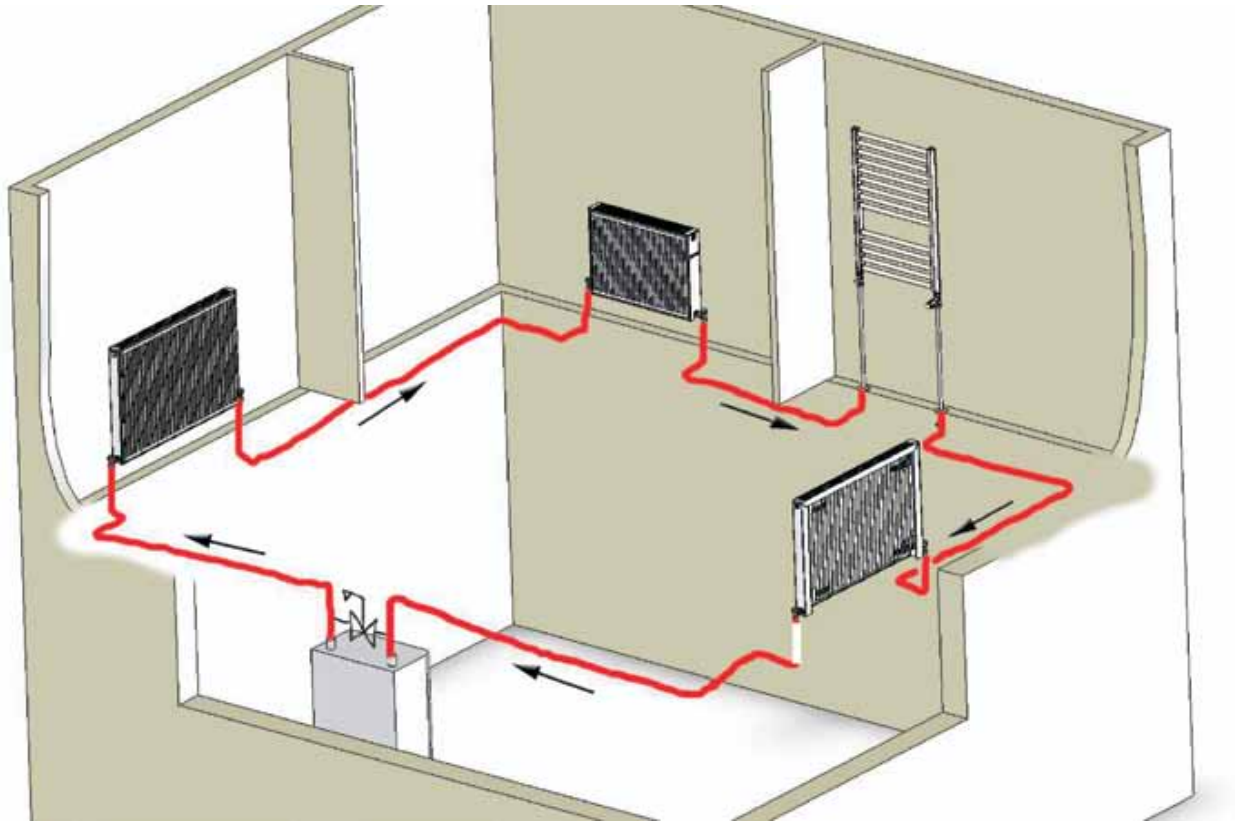

Series Piping With Thermostatic Radiator Control

PRODUCT CODE:
VA-400405
Automatic bypass

PRODUCT CODE:
VA-1624201P
Angle connectors
for PEX pipe

PRODUCT CODE:
V-RSW8
To cover
exposed pipe

PRODUCT CODE:
VA-ST1773367C
Straight copper or
chrome pipe valve set
for towel warmer

PRODUCT CODE:
V-C16600
Chrome plated drop tube
24" long

The series piping system using a thermostatic radiator valve to control the zone. One of the most cost effective ways to install a radiator system. Care should be taken to size radiators according to the water temperature drop to avoid under sizing the last few radiators in the loop. This information is intended as a guide only. Use competent qualified installers for pipe sizing and installation.