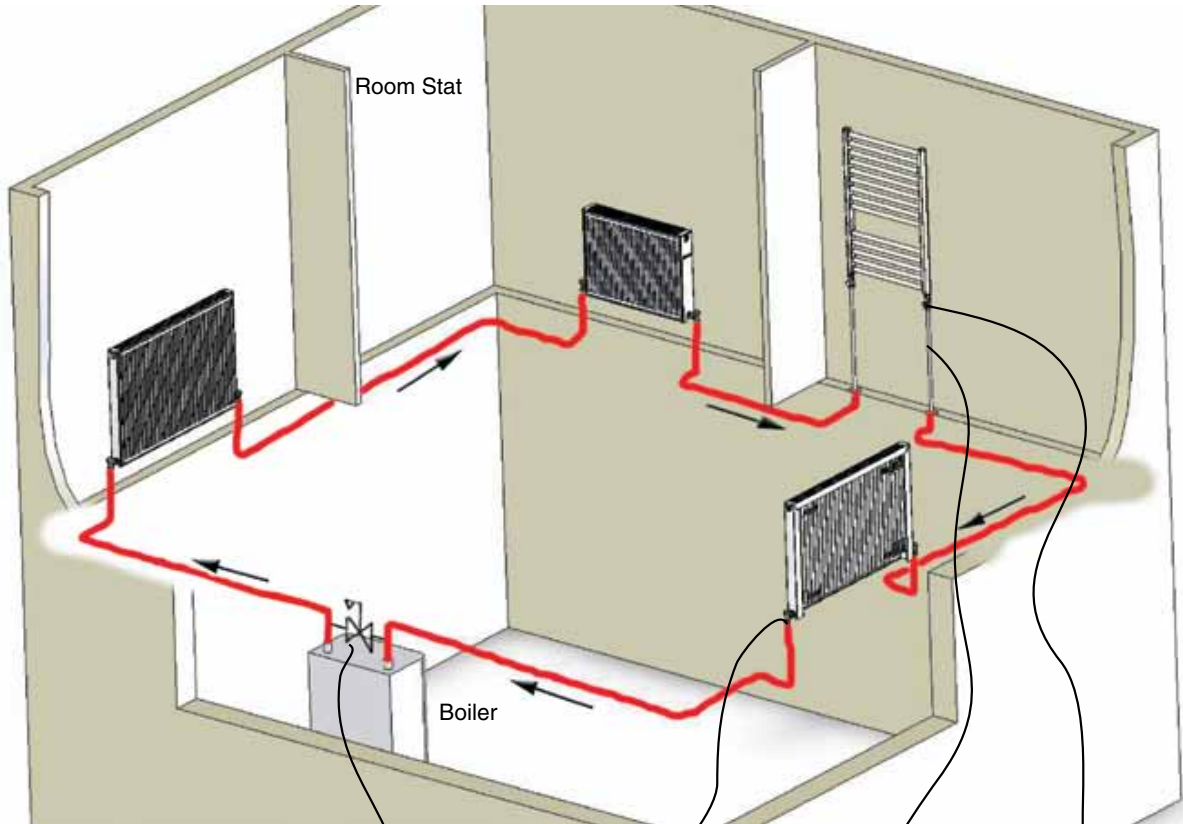

## 34 Series Piping With Room Thermostat

**PRODUCT CODE:**  
**VA-400405**  
Automatic bypass

**PRODUCT CODE:**  
**VA-1624201P**  
Angle connectors  
for PEX pipe

**PRODUCT CODE:**  
**V-C16600**  
Chrome plated drop tube  
24" long

**PRODUCT CODE:**  
**VA-1300231P**  
Straight connectors  
for chrome tube

The series piping system using a low voltage room thermostat to control a zone valve or multiple zones, one of the fastest ways to install a radiator system. Care should be taken to size radiators according to the water temperature drop to avoid under sizing the last few radiators in the loop. This information is intended as a guide only. Use competent qualified installers for pipe sizing and installation.