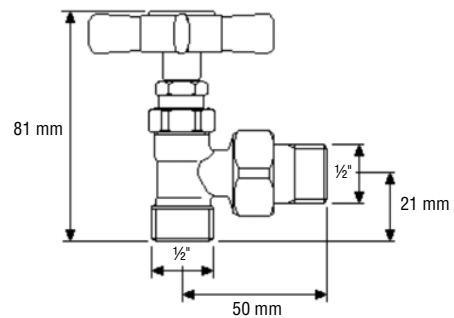

Legend for Codes:
CC = Curved Chrome
CW = Curved White
SC = Straight Chrome
SW = Straight White

North American Distribution: 9-740 Huronia Road, Barrie, Ontario, Canada L4N 6C6 Tel: 1-888-719-9913 Fax: 1-888-903-3340

EXPRESS RADIANT LTD. PURSUE A POLICY OF CONTINUING IMPROVEMENT IN DESIGN AND PERFORMANCE OF THE PRODUCTS WE SELL. THE RIGHT IS THEREFORE RESERVED TO VARY SPECIFICATIONS AND PRICING WITHOUT NOTICE.