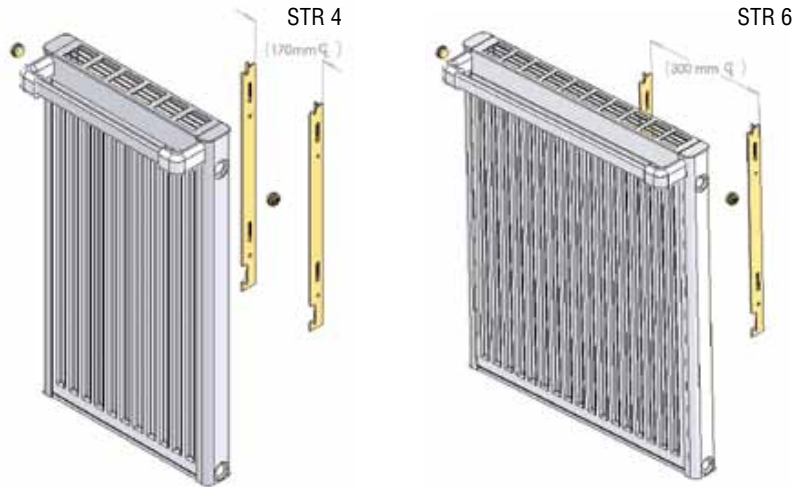

16 Stelrad Towel Rail Warmers Rough – In and Technical Data

STR 4

Available in two lengths the Stelrad Towel warmer provides all the heat you need with the added design feature of a towel bar, perfect for bathrooms or small kitchens. Wall brackets and hardware pack included.

Wall Mounting Information

All dimensions in millimeters, inches in brackets

	STR4	STR6
A	425 (16.73)	625 (24.60)
B	167 (6.57)	300 (11.81)
C	60 (2.36)	60 (2.36)
D	555 (21.85)	555 (21.85)
E	140 (5.51)	140 (5.51)

PART #	HEIGHT (mm)	LENGTH (mm)	OUTPUT bth/hr 140 °F AWT	OUTPUT bth/hr 160 °F AWT	OUTPUT bth/hr 180 °F AWT	WEIGHT (Lbs)	PIPE FROM WALL (mm)	PIP O/C (mm)	STOCK STATUS
STR 4	745	425	1208	1638	2047	22	50.00	518.00	stock
STR 6	745	625	1762	2389	2986	33	50.00	718.00	stock