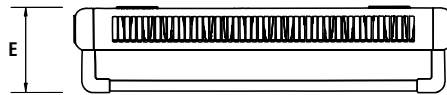

16 Stelrad Towel Rail Warmers Rough – In and Technical Data

STR 4

Available in two lengths the Stelrad Towel warmer provides all the heat you need with the added design feature of a towel bar, perfect for bathrooms or small kitchens. Wall brackets and hardware pack included.

Wall Mounting Information

All dimensions in millimeters, inches in brackets

	STR4	STR6
A	425 (16.73)	625 (24.60)
B	167 (6.57)	300 (11.81)
C	60 (2.36)	60 (2.36)
D	555 (21.85)	555 (21.85)
E	140 (5.51)	140 (5.51)

PART #	HEIGHT (mm)	LENGTH (mm)	OUTPUT bth/hr 140 °F AWT	OUTPUT bth/hr 160 °F AWT	OUTPUT bth/hr 180 °F AWT	WEIGHT (Lbs)	PIPE FROM WALL (mm)	PIP O/C (mm)	STOCK STATUS
STR 4	745	425	1208	1638	2047	22	50.00	518.00	stock
STR 6	745	625	1762	2389	2986	33	50.00	718.00	stock