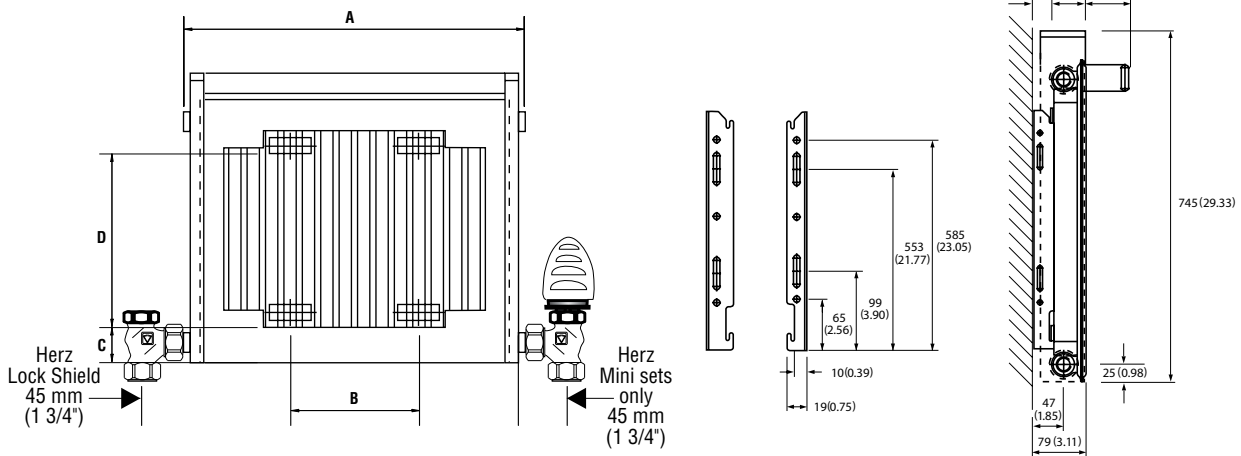

16 Stelrad Towel Rail Warmers Rough – In and Technical Data

STR 4

Available in two lengths the Stelrad Towel warmer provides all the heat you need with the added design feature of a towel bar, perfect for bathrooms or small kitchens. Wall brackets and hardware pack included.

Wall Mounting Information

All dimensions in millimeters, inches in brackets

	STR4	STR6
A	425 (16.73)	625 (24.60)
B	167 (6.57)	300 (11.81)
C	60 (2.36)	60 (2.36)
D	555 (21.85)	555 (21.85)
E	140 (5.51)	140 (5.51)

PART #	HEIGHT (mm)	LENGTH (mm)	OUTPUT bth/hr 140 °F AWT	OUTPUT bth/hr 160 °F AWT	OUTPUT bth/hr 180 °F AWT	WEIGHT (Lbs)	PIPE FROM WALL (mm)	PIP O/C (mm)	STOCK STATUS
STR 4	745	425	1208	1638	2047	22	50.00	518.00	stock
STR 6	745	625	1762	2389	2986	33	50.00	718.00	stock