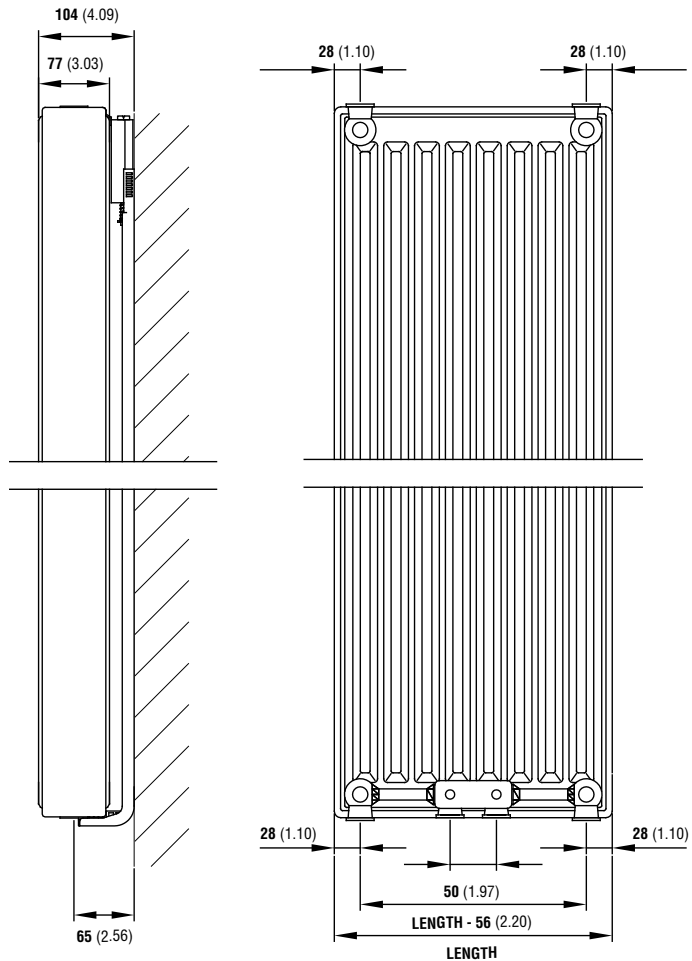

Wall Mounting Information 2200 or 1800 mm high

Wall Mounting Information All dimensions in millimeters

PART #	HEIGHT (mm)	LENGTH (mm)	OUTPUT bth/hr 140 °F AWT	OUTPUT bth/hr 160 °F AWT	OUTPUT bth/hr 180 °F AWT	WEIGHT (Lbs)	PIPE FROM WALL (mm)	PIPE O/C (mm)	STOCK STATUS
D-V16X72	1804	400	2640	3580	4474	62	67.00	345.00	stock
D-V16X86	2204	400	3184	4318	5398	77	67.00	345.00	stock